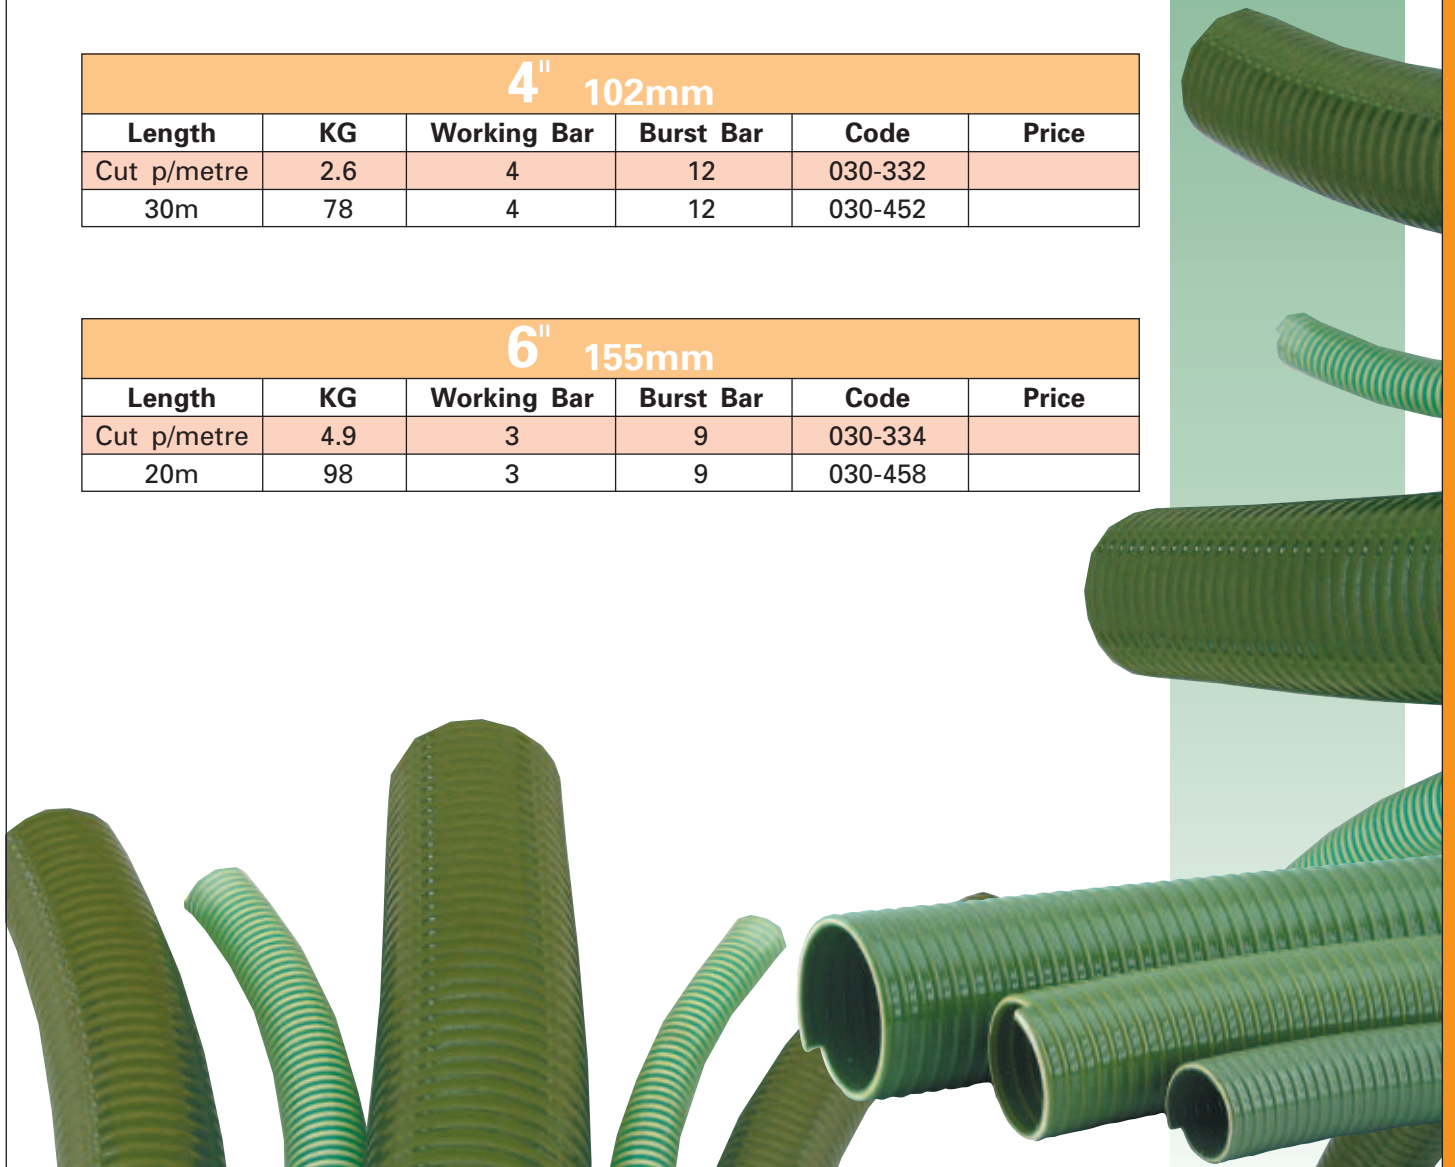

ACCESSORIES

Full Spec High Quality Suction Hose manufactured for use as Suction and Delivery Hose with High Pressure and Vacuum Resistance. Sold by the coil or cut to size.

SUCTION & DELIVERY HOSE

2 1/2" 65mm

Length	KG	Working Bar	Burst Bar	Code	Price
Cut p/metre	1.4	5	15	030-329	
30m	42	5	15	030-438	

3" 76mm

Length	KG	Working Bar	Burst Bar	Code	Price
Cut p/metre	1.8	4	12	030-330	
6m	10.8	4	12	030-439	
10m	18	4	12	030-440	
20m	36	4	12	030-442	
30m	54	4	12	030-444	

4" 102mm

Length	KG	Working Bar	Burst Bar	Code	Price
Cut p/metre	2.6	4	12	030-332	
30m	78	4	12	030-452	

6" 155mm

Length	KG	Working Bar	Burst Bar	Code	Price
Cut p/metre	4.9	3	9	030-334	
20m	98	3	9	030-458	

**For Hose
Accessories**

See Pages
96 – 99